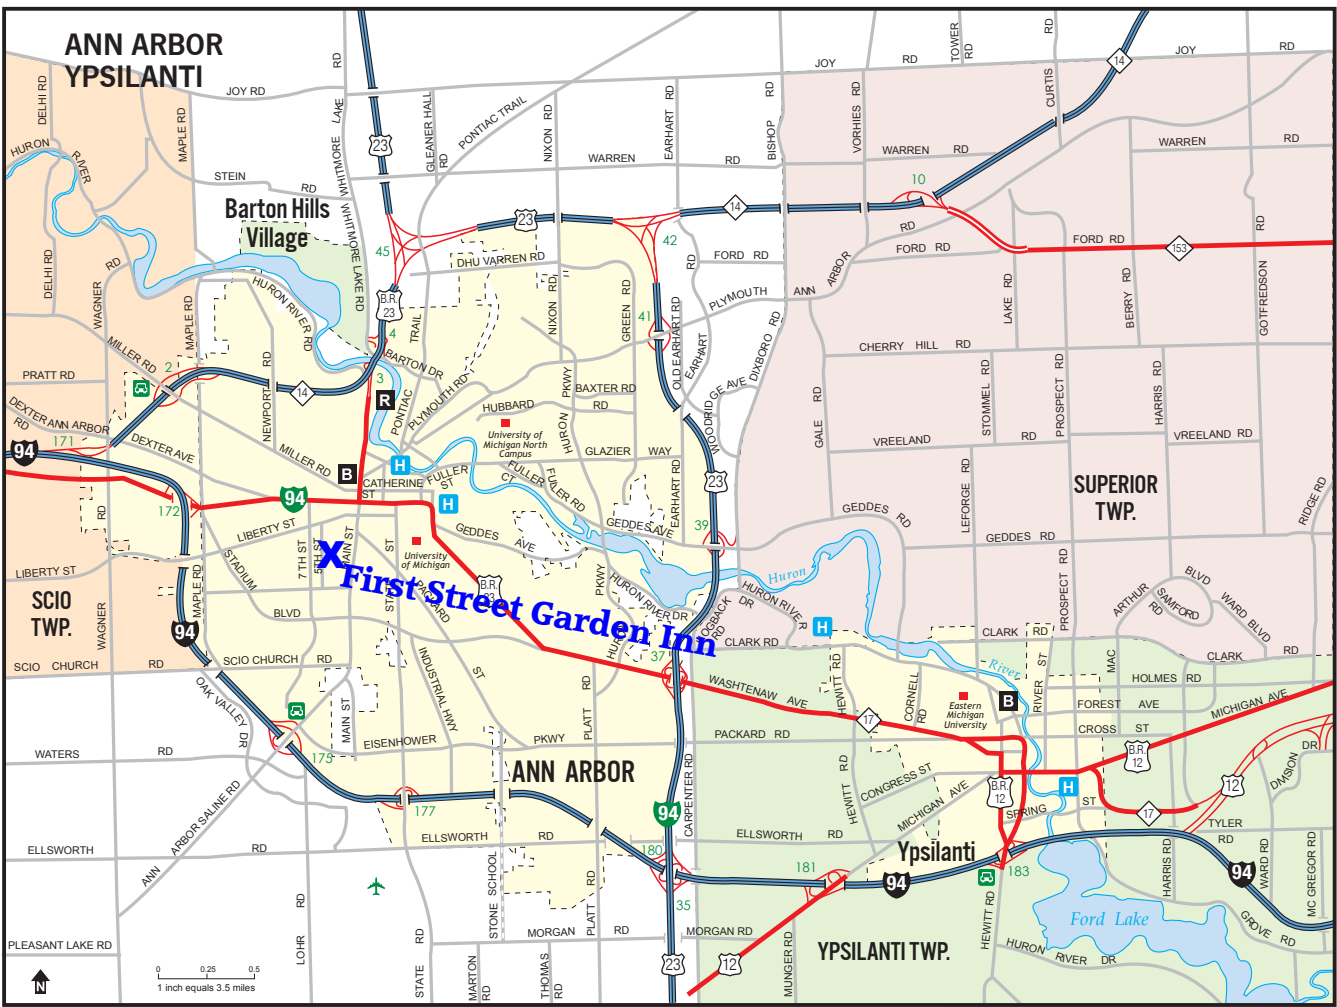

ANN ARBOR YPSILANTI

Barton Hills
Village

First Street Garden Inn

ANN ARBOR

Ypsilanti

SUPERIOR
TWP.

YPSILANTI TWP.

0 0.25 0.5
1 inch equals 3.5 miles